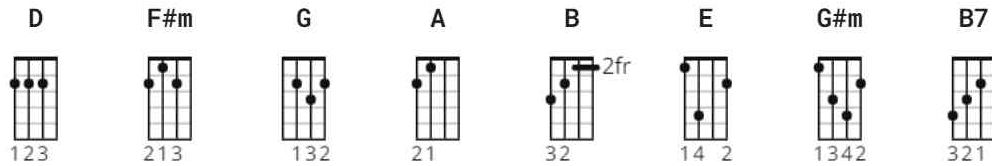

# Amarillo By Morning Chords by George Strait

Difficulty: intermediate

Tuning: E A D G B E

Key: D

## CHORDS

[Intro]

D - F#m - G - A (x2)

[Verse 1]

D F#m G D  
Amarillo by mornin', up from San Antone  
D F#m G A  
Everything that I got, is just what I've got on  
G A D F#m G  
When that sun is high in that Texas sky, I'll be bucking at the county fair  
D A G A D  
Amarillo by morning, Amarillo I'll be there

[Instrumental]

D - F#m - G - A - D

[Verse 2]

D F#m G D  
They took my saddle in Houston, broke my leg in Sante Fe  
F#m G A  
Lost my wife and a girlfriend somewhere along the way  
G A  
But I'll be looking for eight when they pull that gate  
D F#m G D A G A D  
And I hope that judge ain't blind, Amarillo by mornin', Amarillo's on my mind

[Instrumental]

D - F#m - G - F#m - A - B - E

[Verse 3]

E G#m A E  
Amarillo by mornin', up from San Antone  
E G#m A B7  
Everything that I got, is just what I've got on  
A B7  
I ain't got a dime but what I got is mine  
E G#m A  
I ain't rich but Lord I'm free  
E B7 A B7 E  
Amarillo by mornin', Amarillo's where I'll be