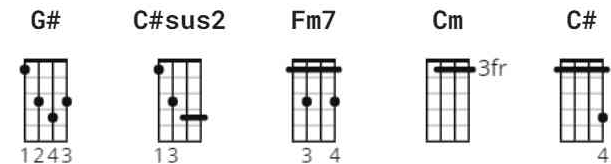

Broken Halos Chords by Chris Stapleton

Difficulty: intermediate

Tuning: E A D G B E

Capo: 1st fret

Key: Ab

CHORDS

Tabbed by Jerrett O'Quinn

CAPO 1

[Intro]

G# **C#sus2** **G#** **Fm7**
Seen my share of broken halos
G# **C#sus2** **G#**
Folded wings that used to fly
C#sus2 **G#** **Fm7**
They've all gone wherever they go
G# **C#sus2** **G#** **Fm7** **G#** **C#sus2** **G#**
Broken halos that used to shine

[Verse 1]

G# **C#sus2** **G#** **Fm7**
Angels come down from the heavens
G# **C#sus2** **G#**
Just to help us on our way
G# **C#sus2** **G#** **Fm7**
Come to teach us, then they leave us
G# **C#sus2** **G#**
And they find some other soul to save

[Chorus]

G# **C#sus2** **G#** **Fm7**
Seen my share of broken halos
G# **C#sus2** **G#**
Folded wings that used to fly
C#sus2 **G#** **Fm7**
They've all gone wherever they go
G# **C#sus2** **G#** **Fm7**
Broken halos that used to shine
G# **C#sus2** **G#** **Cm** **G#** **Cm** **C#**
Broken halos that used to shine