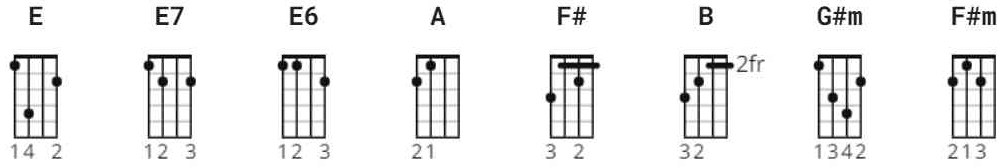

Fast As You Chords by Dwight Yoakam

Difficulty: intermediate

Tuning: E A D G B E

Key: E

CHORDS

[Intro]

E E E E E E E7 E6 E7 E7 E6

[Verse 1]

E E E E E
Maybe someday I'll be strong, maybe it won't be long
A A E E
I'll be the one who's tough, you'll be the one who's got it rough
F# A E E
It won't be long and maybe I'll be real strong

E E
Maybe I'll do things right, maybe I'll start tonight
A E
You'll learn to cry like me, baby let's just wait and see
F# A E (E7 E6 riff)
Maybe I'll start tonight and do things right

[Chorus]

A A A E E
You'll control me and oh so boldly rule me 'til I'm free
A A A B
'Til the pain that shakes me finally makes me get up off of my knees
B A G#m F#m
Yeah, yeah, yeah, yeah

[Verse 2]

E E
Maybe I'll be fast as you, maybe I'll break hearts too
A E
But I think that you'll slow down when your turn to hurt comes around
F# A E (E7 E6 riff)
Maybe I'll break hearts and be as fast as you... awwwww...

[Solo]

E E E E
A A E E
F# A E E

[Chorus]

A E
You'll control me and oh so boldly rule me 'til I'm free
A B
'Til the pain that shakes me finally makes me get up off of my knees
B A G#m F#m
Yeah, yeah, yeah, yeah