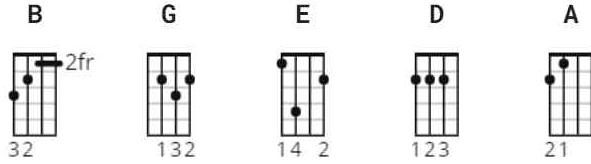

Hard To Handle Chords by The Black Crowes

Difficulty: beginner

Tuning: E A D G B E

CHORDS

B 244322 **G** x5777x
E 799877 **D** 577655
A x7999x

[Intro Riff]

B **E** **B** x2

[Verse 1]

E **A**
Baby, here I am
E **A**
I'm the man on the scene
E **A**
I can give you what you want
E **A**
But you gotta come home with me
E **A**
I have got some good old lovin'
E **A**
And I got some more in store
E **A**
When I get through throwin' it on you
E
You gotta come back for more

[Verse 3]

E **A**
 Baby, here I am
E **A**
 I'm the man on the scene
E **A**
 I can give you what you want
E **A**
 But you gotta come home with me
E **A**
 I have got some good old lovin'
E **A**
 And I got some more in store
E **A**
 When I get through throwin' it on you
E
 You gotta come back for more