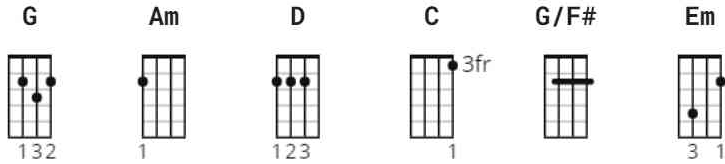

Much Too Young Chords by Garth Brooks

Difficulty: intermediate

Tuning: E A D G B E

CHORDS

STRUMMING

1ST HALF OF 1ST VERSE 81 bpm

FROM MIDDLE OF 1ST VERSE ON 162 bpm

x + arrow = play bass note of the chord.

[Intro]

G Am D C G D

G Am D C G D

[Verse 1]

G Am This old highway's getting longer

D C Seems there ain't no end in sight

G To sleep would be best

Am But I just can't afford the rest

G

Am

D C G D

G

D **C** **G**
What's kept a woman holding on this long

[Chorus]

C
And the white line's getting longer
 G **G/F#** **Em**
And the saddle's getting cold
 C **D** **G**
Now I'm much too young to feel this damn old
 C **G** **G/F#** **Em**
All my cards are on the table with no ace left in the hole
 C **D** **G**
I'm much too young to feel this damn old

[Chorus]

C
And the white line's getting longer
 G **G/F#** **Em**
And the saddle's getting cold
 C **D** **G**
Now I'm much too young to feel this damn old
 C **G** **G/F#** **Em**
All my cards are on the table with no ace left in the hole
 C **D** **G** **G/F#** **Em**
I'm much too young to feel this damn old
 C **D** **G**
Lord, I'm much too young to feel this damn old