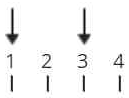

Much Too Young Chords by Garth Brooks

Difficulty: intermediate

Tuning: E A D G B E

CHORDS

STRUMMING

1ST HALF OF 1ST VERSE 81 bpm

FROM MIDDLE OF 1ST VERSE ON 162 bpm

x + arrow = play bass note of the chord.

[Intro]

G Am D C G D

G Am D C G D

[Verse 1]

G Am This old highway's getting longer

D C Seems there ain't no end in sight

G To sleep would be best

Am But I just can't afford the rest

[Chorus]

C
And the white line's getting longer
 G **G/F#** **Em**
And the saddle's getting cold
 C **D** **G**
Now I'm much too young to feel this damn old
 C **G** **G/F#** **Em**
All my cards are on the table with no ace left in the hole
 C **D** **G** **G/F#** **Em**
I'm much too young to feel this damn old
 C **D** **G**
Lord, I'm much too young to feel this damn old