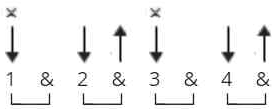

Much Too Young Chords by Garth Brooks

Difficulty: intermediate

Tuning: E A D G B E

CHORDS

STRUMMING

1ST HALF OF 1ST VERSE 81 bpm

FROM MIDDLE OF 1ST VERSE ON 162 bpm

x + arrow = play bass note of the chord.

[Chorus]

C
And the white line's getting longer
 G **G/F#** **Em**
And the saddle's getting cold
 C **D** **G**
Now I'm much too young to feel this damn old
 C **G** **G/F#** **Em**
All my cards are on the table with no ace left in the hole
 C **D** **G** **G/F#** **Em**
I'm much too young to feel this damn old
 C **D** **G**
Lord, I'm much too young to feel this damn old