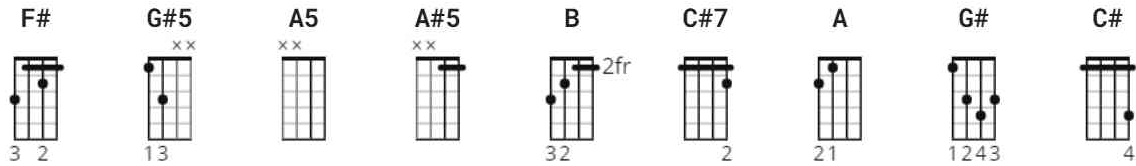

# Redneck Woman Chords by Gretchen Wilson

Difficulty: intermediate

Tuning: E A D G B E

Capo: 2nd fret

## CHORDS

[Intro]

**F#**

[Verse 1]

**F#**

Well I ain't never been the Barbie Doll type

No I can't swig that sweet champagne

**F# G#5 A5**

I'd rather drink beer all night

**A#5 B F# G#5 A5 A#5 B**

in a tavern, or in a honkytonk

or on a four wheel drive tailgate

**F#**

I've got posters on my wall of

Skynyrd, Kid and Strait

**C#7**

**F#**

And I know all the words to

every Charlie Daniels song

**C#7**

So here's to all my sisters

Out there keeping it country

**B N.C.**

Let me get a big hell yeah