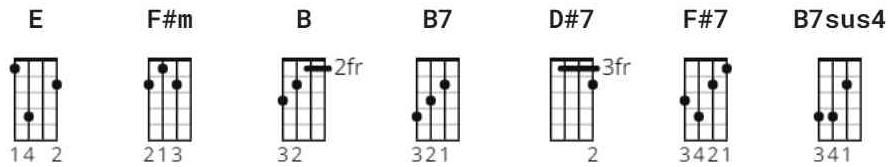

# Silver Wings Chords by Merle Haggard

Difficulty: intermediate

Tuning: E A D G B E

## CHORDS

[Intro]

| E | E | E | E |

[Chorus]

E  
Silver wings shining in the sunlight  
F#m B  
Roaring engines headed somewhere in flight  
E  
They're taking you away, and leaving me lonely  
F#m B E  
Silver wings slowly fading out of sight

[Verse]

F#m B7  
Don't leave me I cry  
E D#7 E  
Don't take that airplane ride  
F#7  
But you locked me out of your mind  
B7 B7sus4 B  
Left me standing here behind

[Chorus]

E  
Silver wings shining in the sunlight  
F#m B  
Roaring engines headed somewhere in flight  
E  
They're taking you away, and leaving me lonely  
F#m B E  
Silver wings slowly fading out of sight

[Instrumental]

| E | E | E | E |  
| F#m | B | E | E |

[Chorus]

**E**  
Silver wings shining in the sunlight  
**F#m** **B**  
Roaring engines headed somewhere in flight  
**E**  
They're taking you away, and leaving me lonely  
**F#m** **B** **E**  
Silver wings slowly fading out of sight  
**E**  
slowly fading out of sight