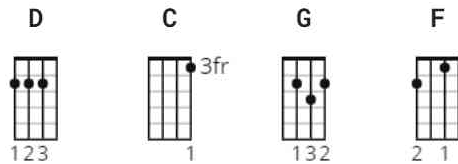

# Sweet Home Alabama Chords by Lynyrd Skynyrd

Difficulty: beginner

Tuning: E A D G B E

Key: D

## CHORDS

Sweet Home Alabama chords

Lynyrd Skynyrd 1974 (Second Helping)

"one, two, three"

[Opening]

Form a D chord, then pick the single strings D D B\G

Form a C chord, then pick the single strings A A B\G

Form a G chord, then pick the single strings E E G (or end on G chord)

D C G x4

[Verse]

D C \* G

Big wheels keep on turning

D C G

Carry me home to see my kin.

D C G

[Chorus]

D C G  
Sweet home Alabama,  
D C G  
Where the skies are so blue,  
D C G  
Sweet home Alabama,  
D C G  
Lord, I'm coming home to you.  
D C G  
Sweet home Alabama, (oh sweet home)  
D C G  
Where the skies are so blue, (and it's true)  
D C G  
Sweet home Alabama,  
D C G  
Lord, I'm coming home to you.