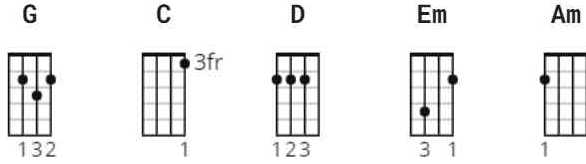

Take It Easy Chords by Travis Tritt

Difficulty: absolute beginner

Tuning: E A D G B E

CHORDS

Take It Easy

By Travis Tritt

Originally performed by The Eagles

[Intro]

G
Well, I'm a standin' on a corner in Winslow, Arizona
D C
Such a fine sight to see
G D
It's a girl my lord in a flat-bed Ford
C G
Slowin' down to take a look at me
Em D C G
Come on, ba-by, don't say may-be
Am C Em
I gotta know if your sweet love is gonna save me

C **G** **C** **G**
 We may lose and we may win, though we may never be here again
Am **C** **G**
 So open up I'm climbin' in, so take it easy

[Guitar Solo] (Listen to song for changes):

G **G** **D** **C**
G **D** **C** **G**
Em **Em** **C** **G**
Am **C** **G** **G**

G
 Well, I'm a runnin' down the road tryin' to loosen my load
D **C**
 Got a world of trouble on my mind
G **D** **C** **G**
 Lookin' for a lover who won't blow my cover, she's so hard to find
Em **C** **G**
 Take it easy, take it ea-sy
Am **C** **Em**
 Don't let the sound of your own wheels make you crazy
C **G** **C** **G**
 Come on ba-by, don't say may-be
Am **C** **G**
 I gotta know of your sweet love is gonna save me