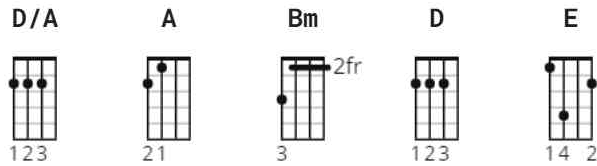

Tennessee Whiskey Chords by Chris Stapleton

Difficulty: beginner
 Tuning: E A D G B E
 Key: A

CHORDS

SONG: TENNESSEE WHISKEY
 ARTIST: CHRIS STAPLETON
 VIDEO: <https://youtu.be/4zAThXF0y2c>
 TAB BY: DON CZARSKI
 EMAIL: GUITARZAN7@HOTMAIL.COM

NOTE: When going from the A chord to the D/A chord first hammer onto the B and D string then play the chord. (shown at the end of the Intro what I mean)

- D/A -
 E ---x---
 B ---3---
 G ---2---
 D ---4---
 A ---0---
 E ---x---

TENNESSEE WHISKEY CHRIS STAPLETON

INTRO:

	A	Bm	D	A	A D/A A
E	-----	-----	-----	-----	-0-0-0-0-
B	-----	-----	-----	-----	-2h3-3-2-
G	-----	-----	-----	-----	-2-2-2-2-
D	-----	-----	-----	-----	-2h4-4-2-
A	----0-2/4--	-4\2-0-2/4\2--	-2h4-2h4-4\2--	-2/4\2-0-----	-0-0-0-0-
E	-0-2-----	-----	-----	-----4/5--	-0-0-0-0-

A
E -----
B -----
G -----
D -----
A -----0-3h4--
E -0-2-----

VERSE:

A **Bm Bm**
I've looked for love in all the same old places
D Bm A D/A D/A A
Found the bottom of a bottle was always dry

A
 E -----0--
 B -----2--
 G -----2--
 D -----2--
 A -----0-----
 E -0h2-----