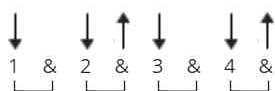

CHORUS 166 bpm