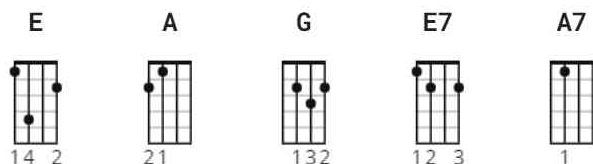

These Boots Are Made For Walkin Chords by Nancy Sinatra

Difficulty: beginner

Tuning: E A D G B E

CHORDS

STRUMMING

MAIN PATTERN 166 bpm

CHORUS 166 bpm

[Intro]

| E | E | E | E | x2

[Verse]

E

You keep sayin', you've got somethin' for me,

E

Somethin' you call love, but confess

A

You've been a-messin' where you shouldn't have been a-messin',

E

And now someone else is gettin' all your best

[Chorus]

G

E

These boots are made for walkin'

G

E

And that's just what they'll do,

G

E N.C.

E

One of these days these boots are gonna walk all over you